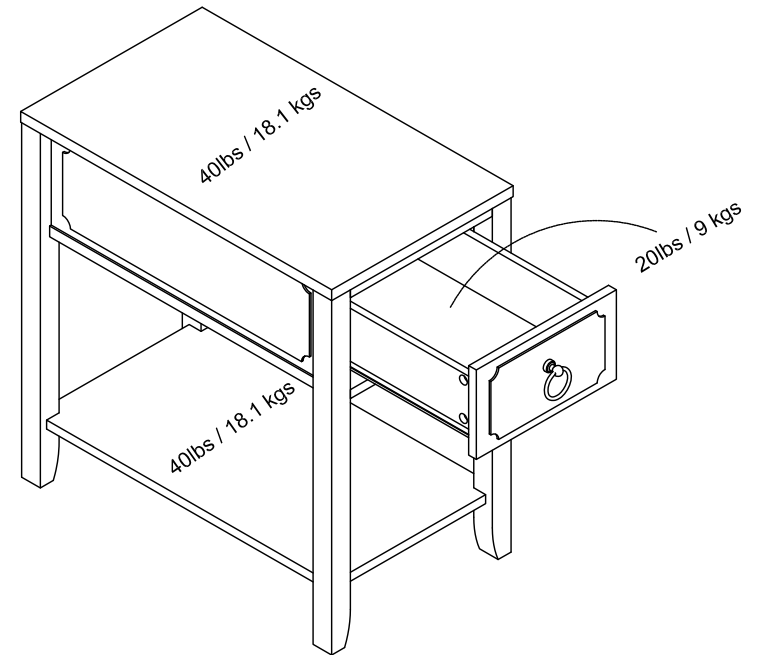

8644013(918-910-872)COM -SIDE TABLE

Wood Breakdown:
MDF 100%, PB 0%.
Total storage: 2.2 cubic feet

Overall Product Size:
13.8" W × 23.6" D × 24" H
35cm W × 60cm D × 61cm H

Maximum Weight Capacities
Unit Weight: 27.3lbs. (12.4kg)