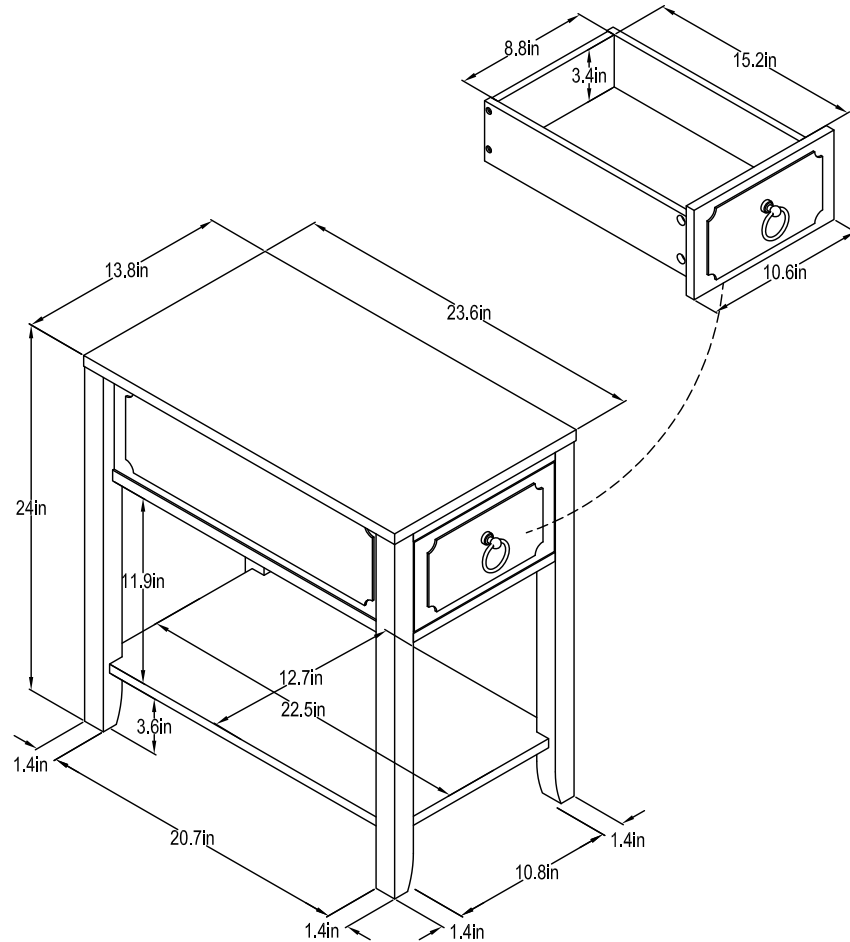

8644013(918-910-872)COM -SIDE TABLE

Wood Breakdown:
MDF 100%, PB 0%.
Total storage: 2.2 cubic feet

Overall Product Size:
13.8" W × 23.6" D × 24" H
35cm W × 60cm D × 61cm H

Maximum Weight Capacities
Unit Weight: 27.3lbs. (12.4kg)